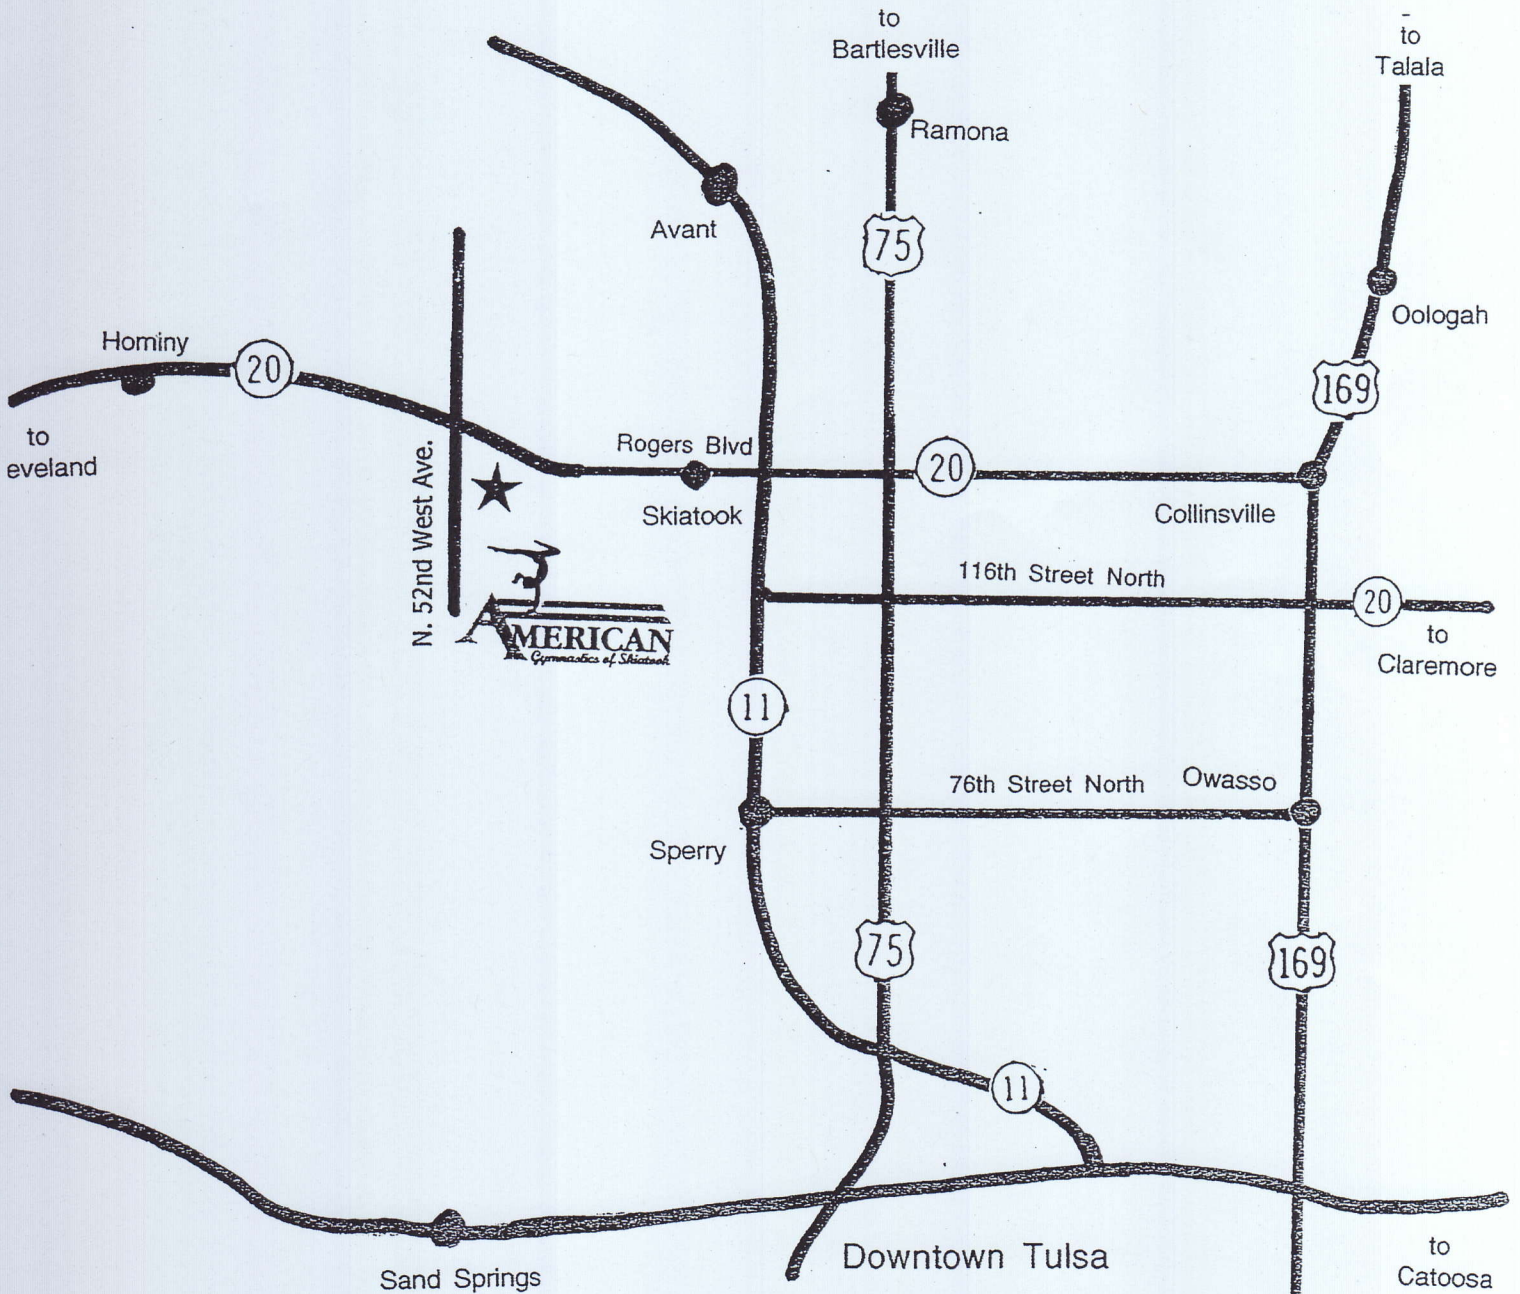

American Gymnastics  
14765 North 52nd West Avenue  
(SE corner of Rogers Blvd & 52nd West)  
Skiatook, Oklahoma  
(918) 396-0890

Directions from Tulsa

Take Highway 75 North out of Downtown Tulsa.  
Exit Highway 20 - Turn left towards Skiatook.  
Continue 7 miles on Highway 20 to the West side of Skiatook.  
Turn left at the flashing yellow light (N. 52nd W. Ave.)  
Turn left into the parking lot.